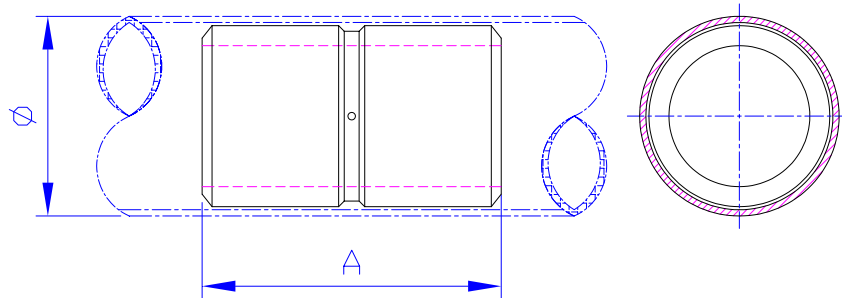

Welding Joint

Catalogue Number	Tube Size (mm)	Dimensions (mm)
	(ϕ)	A
WJ-50-t	50	75
WJ-60-t	60	90
WJ-80-t	80	120
WJ-100-t	100	150
WJ-120-t	120	180
WJ-160-t	160	240
WJ-200-t	200	280
WJ-250-t	250	280